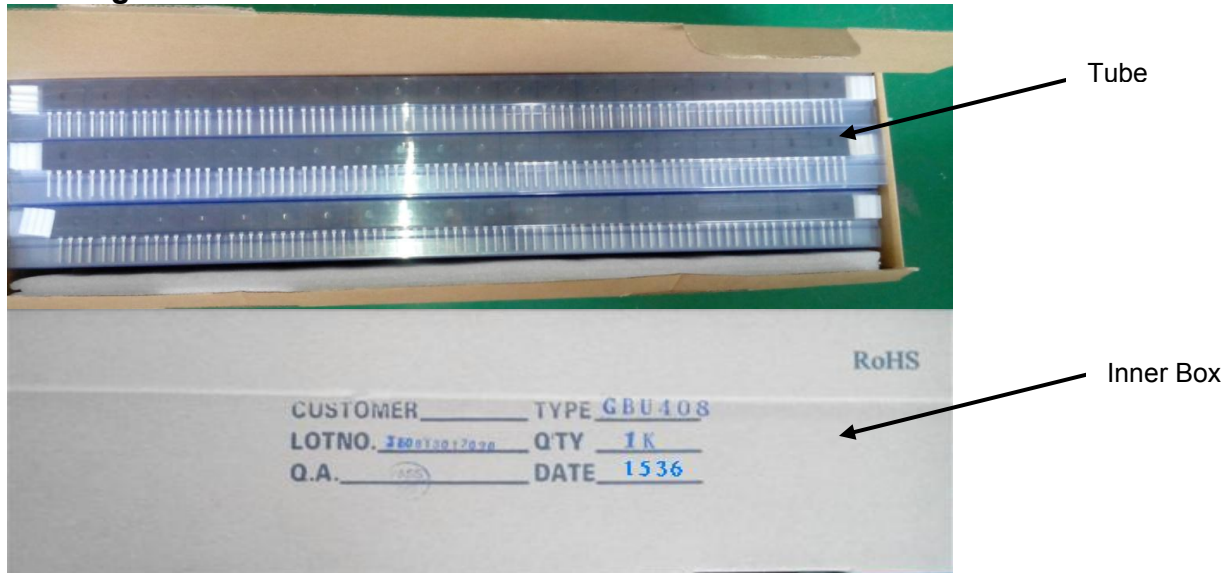

## 2. Packing method

Fig.1- Tube pack for GBU

Table 1. Packing information

Package version	Pcs/Tube (pcs)	Per tube weight (Kg)	Tube Inner box	Inner box weight (Kg)	Inner box per outer box	Outer box weight (Kg)
GBU	20	0.1114	50	3.982	2	13