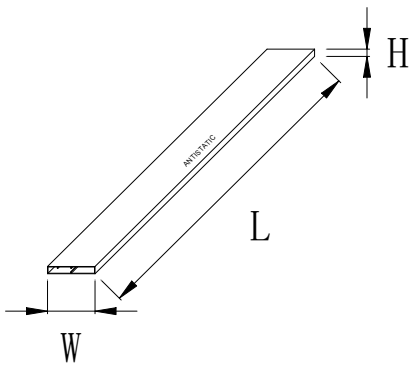

## 2. Packing method

Fig.1- Tube pack for TO-247AC

# TO-247AC Packing information

B025, Rev. -

**Table 1. Packing information**

Package version	Tube dimensions L×W×H (mm)	Per tube (pcs)	Tube Weight (Kg)	Tube per box	Inner box dimensions L×W×H (mm)	Inner box weight (Kg)	Outer box weight (Kg)
TO-247AD	416*45.5*7.4	25	0.19	12	420*96*60	2.42	15

### 3. Product orientation

Standard product orientation TO-247AC

→  
direction of feed

**Fig 2. Product orientation in Tube**