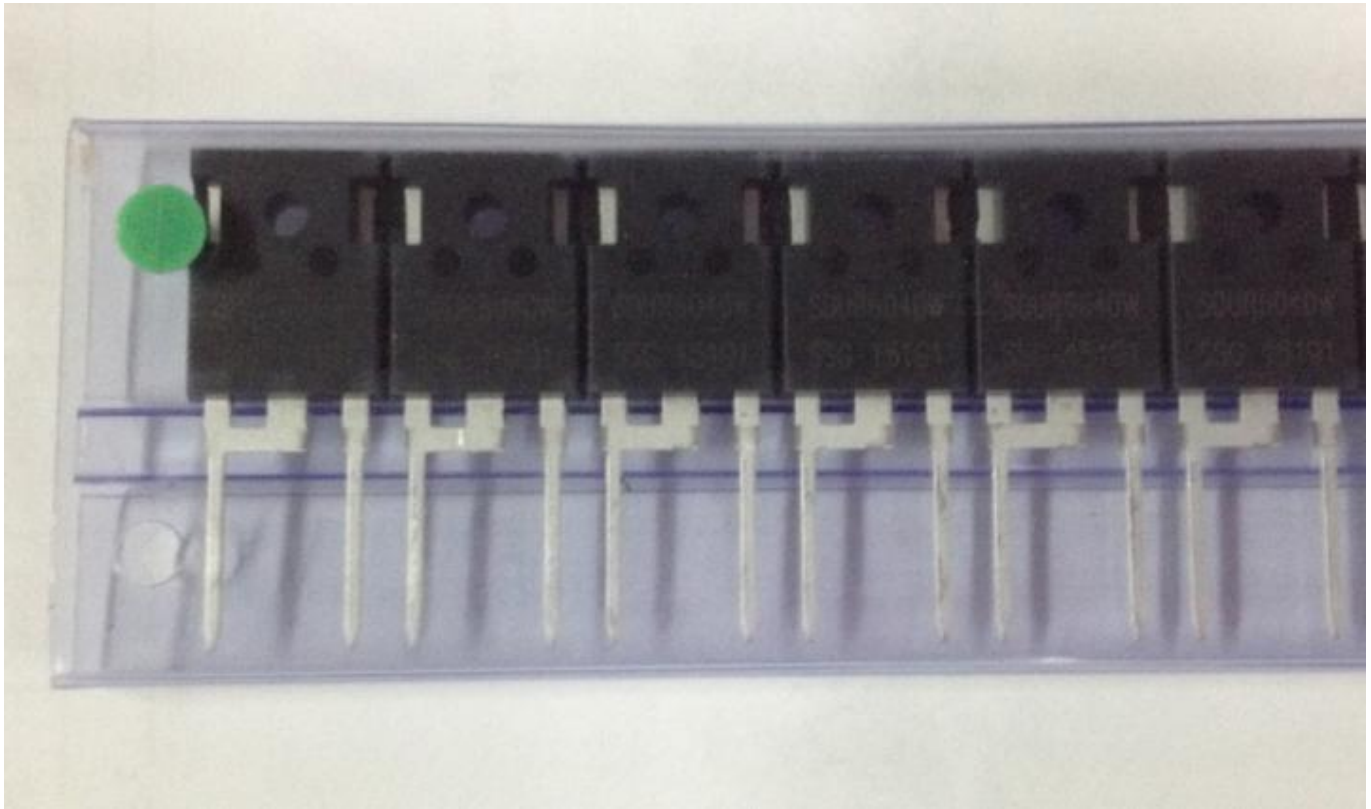

# TO-247AC Packing information

B025, Rev. -

# TO-247AC Packing information

B025, Rev. -

**Table 1. Packing information**

Package version	Tube dimensions L×W×H (mm)	Per tube (pcs)	Tube Weight (Kg)	Tube per box	Inner box dimensions L×W×H (mm)	Inner box weight (Kg)	Outer box weight (Kg)
TO-247AD	416*45.5*7.4	25	0.19	12	420*96*60	2.42	15

### 3. Product orientation

Standard product orientation TO-247AC

→  
direction of feed

**Fig 2. Product orientation in Tube**