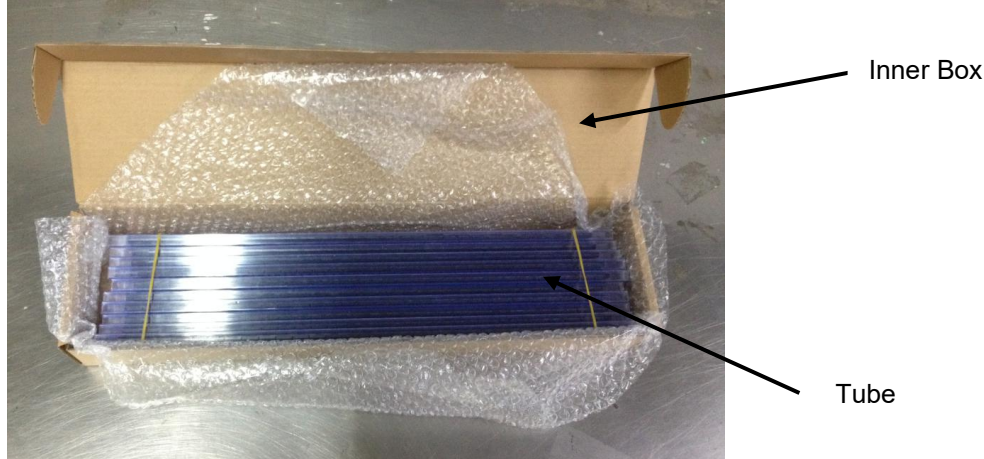

## 1. Finish Goods PKG photo

## 2. Packing method

Fig.1- Tube pack for TO-247AC

# TO-247AC Packing information

B025, Rev. -

**Table 1. Packing information**

Package version	Tube dimensions L×W×H (mm)	Per tube (pcs)	Tube Weight (Kg)	Tube per box	Inner box dimensions L×W×H (mm)	Inner box weight (Kg)	Outer box weight (Kg)
TO-247AD	416*45.5*7.4	25	0.19	12	420*96*60	2.42	15